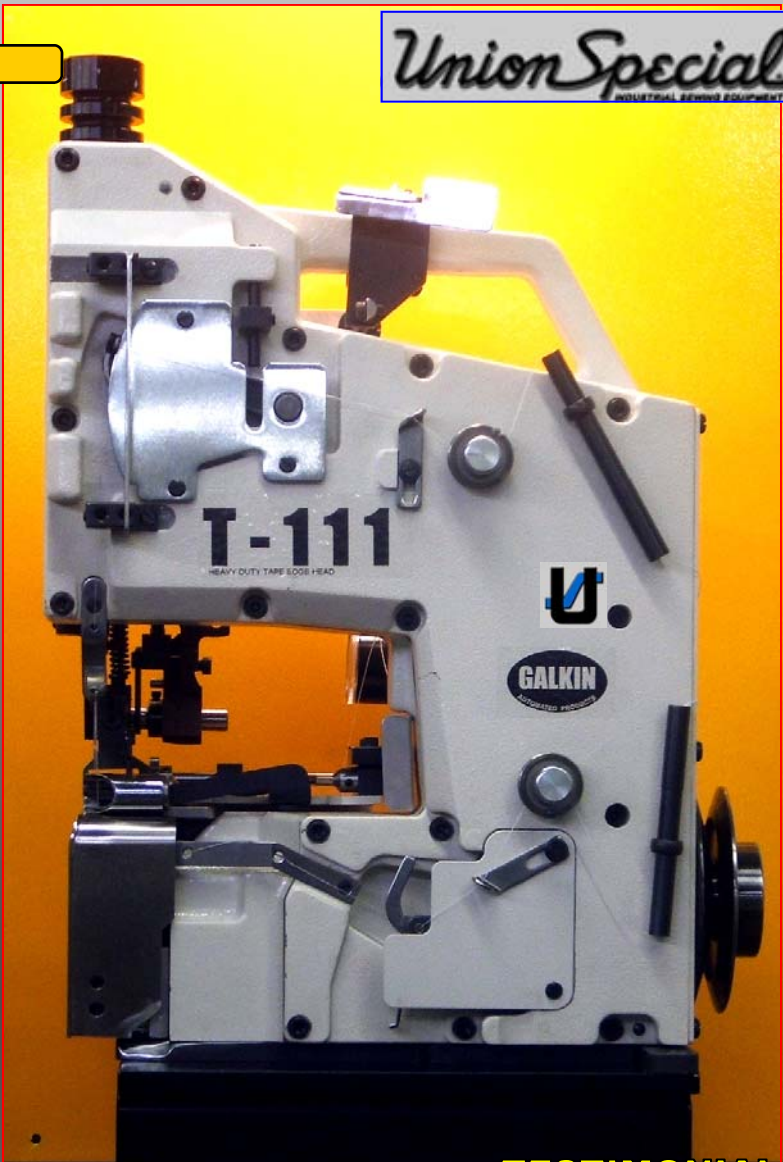

# T-111

## H.D. TAPE EDGE HEAD

\* PATENT PENDING

### AN EVOLUTION REVOLUTION:

- FULLY ENCLOSED PRESSURIZED OILING SYSTEM (RUN HEAD UPSIDE DOWN)
- FULL LUBRICATED NEEDLE BAR ASSEMBLY
- 3100 RPM TRUE TOP SPEED
- 7/8" HIGHEST LIFT IN WORLD
- HEAVY DUTY REAR PULLER ROLLERS STRAIGHTEST TAPE LINES EVER
- UNIQUE TAPE TENSION CONTROL
- AUTOMOTIVE STYLE OIL FILTER
- MADE IN AMERICA TO HIGHEST QUALITY ISO STANDARDS WITH AMERICAN PARTS AND SERVICE.